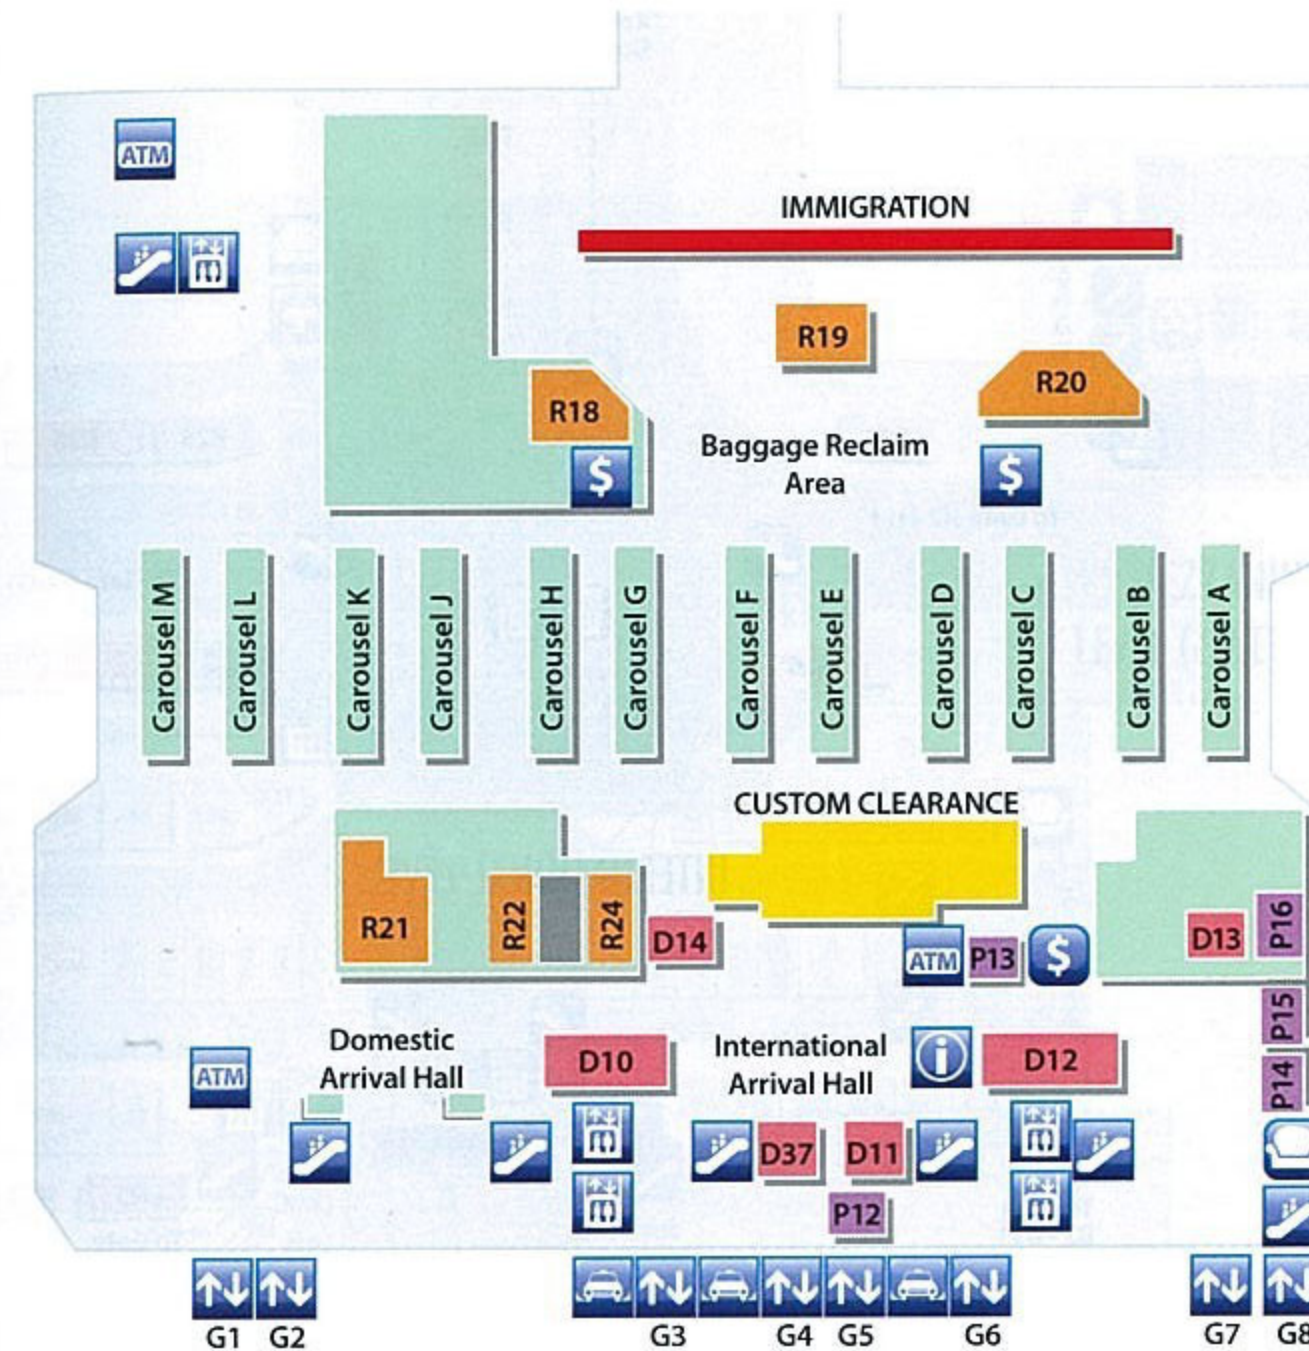

Telecommunication Services

- Maxis Centre P22

- Baggage Services**
 Unaccompanied Baggage P8
 Wrapping and Strapping P3

- Other**
 Mines Lounge P6
 Royal Malaysian Customs P9
 VIP Lounge P7

中间层 (四楼)

餐饮

- Food Court**
 Food Paradise D9

到达层 (三楼)

餐饮

- Cafés**
 Café Ritazza D14
 Delifrance Express D12
 Malaysian Wok D10

- Kiosks**
 Dunkin' Donuts D37
 Nelson's D11

- Fast Food**
 * Burger King D13

主航站楼

出发层 (五楼)

中间层 (四楼)

中间层 (四楼)

二楼

购物

- Candies, Chocolates & Delicatessen**
 * Chocolates @ Arrival Duty Free R20
 * Eraman R24

- Children's Toys**
 Kidz Xpress R22

- Convenience Stores**
 Airport Shoppe R21

- Duty Free**
 * Liquor & Tobacco R19

二楼

餐饮

- Food Court**
 * Food Garden D15

图例

- Aerotrain
- ATM
- Elevator
- Escalator
- Stairs
- Entrance/Exit Gates
- Airport Transit Hotel
- First Aid Centre
- Information Counter
- Internet Kiosk
- Landscape Area
- Moneychanger
- Movie Lounge
- News Lounge
- Security Pass Counter
- Police Station
- Smoking Lounge
- Sports Lounge
- Transfer Desk
- Walkalator
- Prayer Room
- Rest N Go
- Priced To Please Outlet