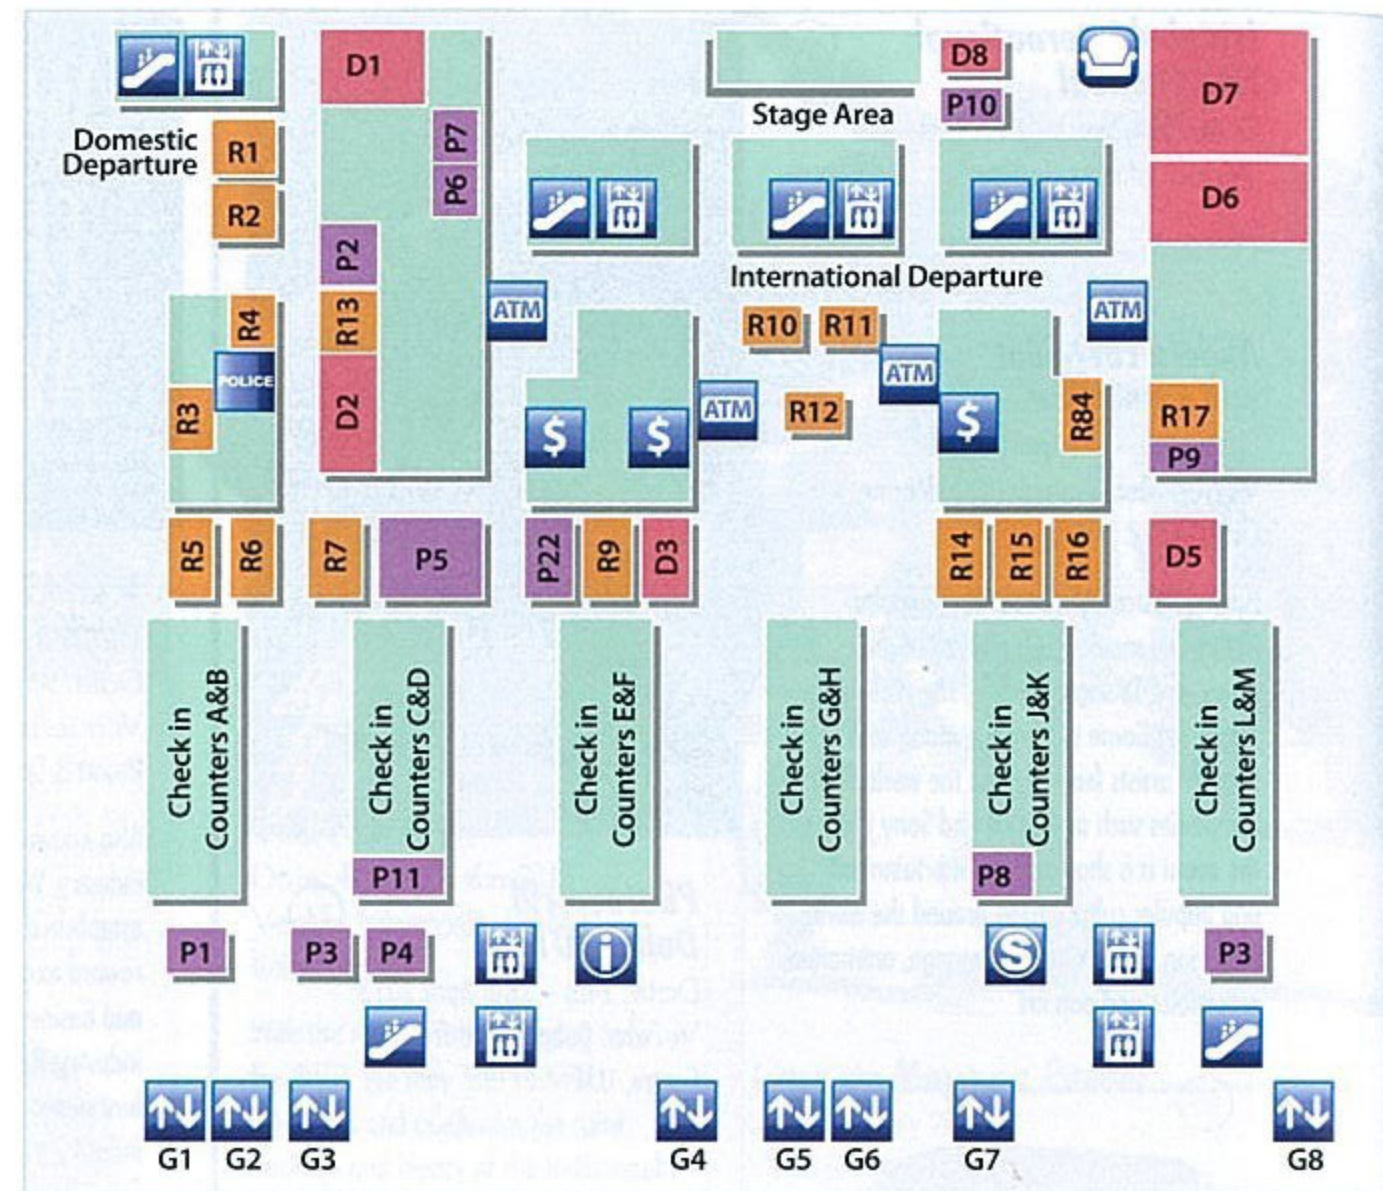

KLIA

指南

出发层 (五楼)

餐饮

- Cafés**
 * Café Barbera D3
 Kopi Time D2
 Old Town White Coffee D8
 Secret Recipe D5

Fast Food

- * KFC Restaurant D1
 * McDonald's D6

Restaurants & Bars

到达层 (三楼)

餐饮

- Cafés**
 Café Ritazza D14
 Delifrance Express D12
 Malaysian Wok D10

- Kiosks**
 Dunkin' Donuts D37
 Nelson's D11

- Fast Food**
 * Burger King D13

主航站楼

出发层 (五楼)

中间层 (四楼)

中间层 (四楼)

二楼

购物

- Candies, Chocolates & Delicatessen**
 * Chocolates @ Arrival Duty Free R20
 * Eraman R24

- Children's Toys**
 Kidz Xpress R22

- Convenience Stores**
 Airport Shoppe R21

- Duty Free**
 * Liquor & Tobacco R19

二楼

餐饮

- Food Court**
 * Food Garden D15

图例

- Aerotrain
- ATM
- Elevator
- Escalator
- Stairs
- Entrance/Exit Gates
- Airport Transit Hotel
- First Aid Centre
- Information Counter
- Internet Kiosk
- Landscape Area
- Moneychanger
- Movie Lounge
- News Lounge
- Security Pass Counter
- Police Station
- Smoking Lounge
- Sports Lounge
- Transfer Desk
- Walkalator
- Prayer Room
- Rest N Go
- Priced To Please Outlet