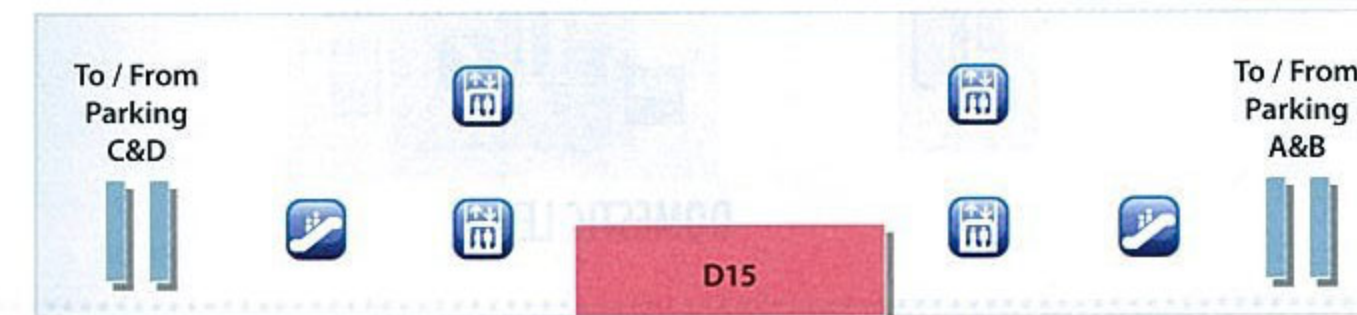

到达层 (三楼)

餐饮

- Cafés**
 Café Ritazza D14
 Delifrance Express D12
 Malaysian Wok D10

- Kiosks**
 Dunkin' Donuts D37
 Nelson's D11

- Fast Food**
 * Burger King D13

主航站楼

出发层 (五楼)

中间层 (四楼)

中间层 (四楼)

二楼

购物

- Candies, Chocolates & Delicatessen**
 * Chocolates @ Arrival Duty Free R20
 * Eraman R24

- Children's Toys**
 Kidz Xpress R22

- Convenience Stores**
 Airport Shoppe R21

- Duty Free**
 * Liquor & Tobacco R19