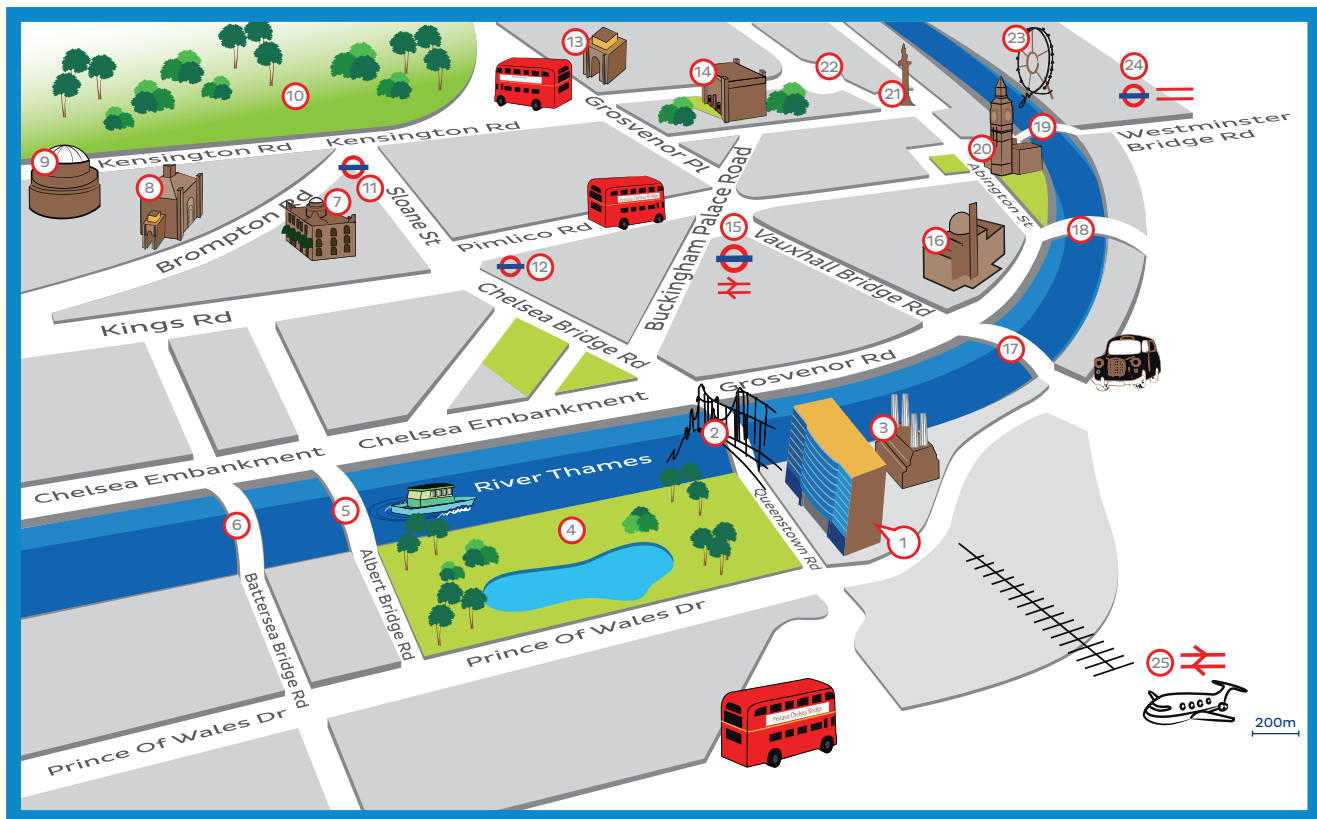

#### TRANSPORT LINKS:

- Heathrow Airport – 16 miles
- Gatwick Airport – 30 miles
- Stansted Airport – 40 miles
- London City Airport – 11.7 miles
- Victoria Railway and coach station – 1 mile
- Eurostar St Pancras Station- 5.5. miles
- Victoria tube station
- Sloan Square tube station

## LIST OF ATTRACTIONS:

- |                                       |                           |                                    |
|---------------------------------------|---------------------------|------------------------------------|
| 1. Pestana Chelsea Bridge Hotel & Spa | 10. Hyde Park             | 19. Westminster Bridge             |
| 2. Chelsea Bridge                     | 11. Knightsbridge Station | 20. Big Ben - House of Parliament  |
| 3. Battersea Power Station            | 12. Sloane Square Station | 21. Nelson's Column - Trafalgar Sq |
| 4. Battersea Park                     | 13. Wellington Arch       | 22. Piccadilly Circus              |
| 5. Albert Bridge                      | 14. Buckingham Palace     | 23. London Eye                     |
| 6. Battersea Bridge                   | 15. Victoria Station      | 24. Waterloo Station               |
| 7. Harrods                            | 16. Tate Gallery          | 25. Gatwick Airport                |
| 8. Victoria & Albert Museum           | 17. Vauxhall Bridge       |                                    |
| 9. Royal Albert Hall                  | 18. Lambeth Bridge        |                                    |